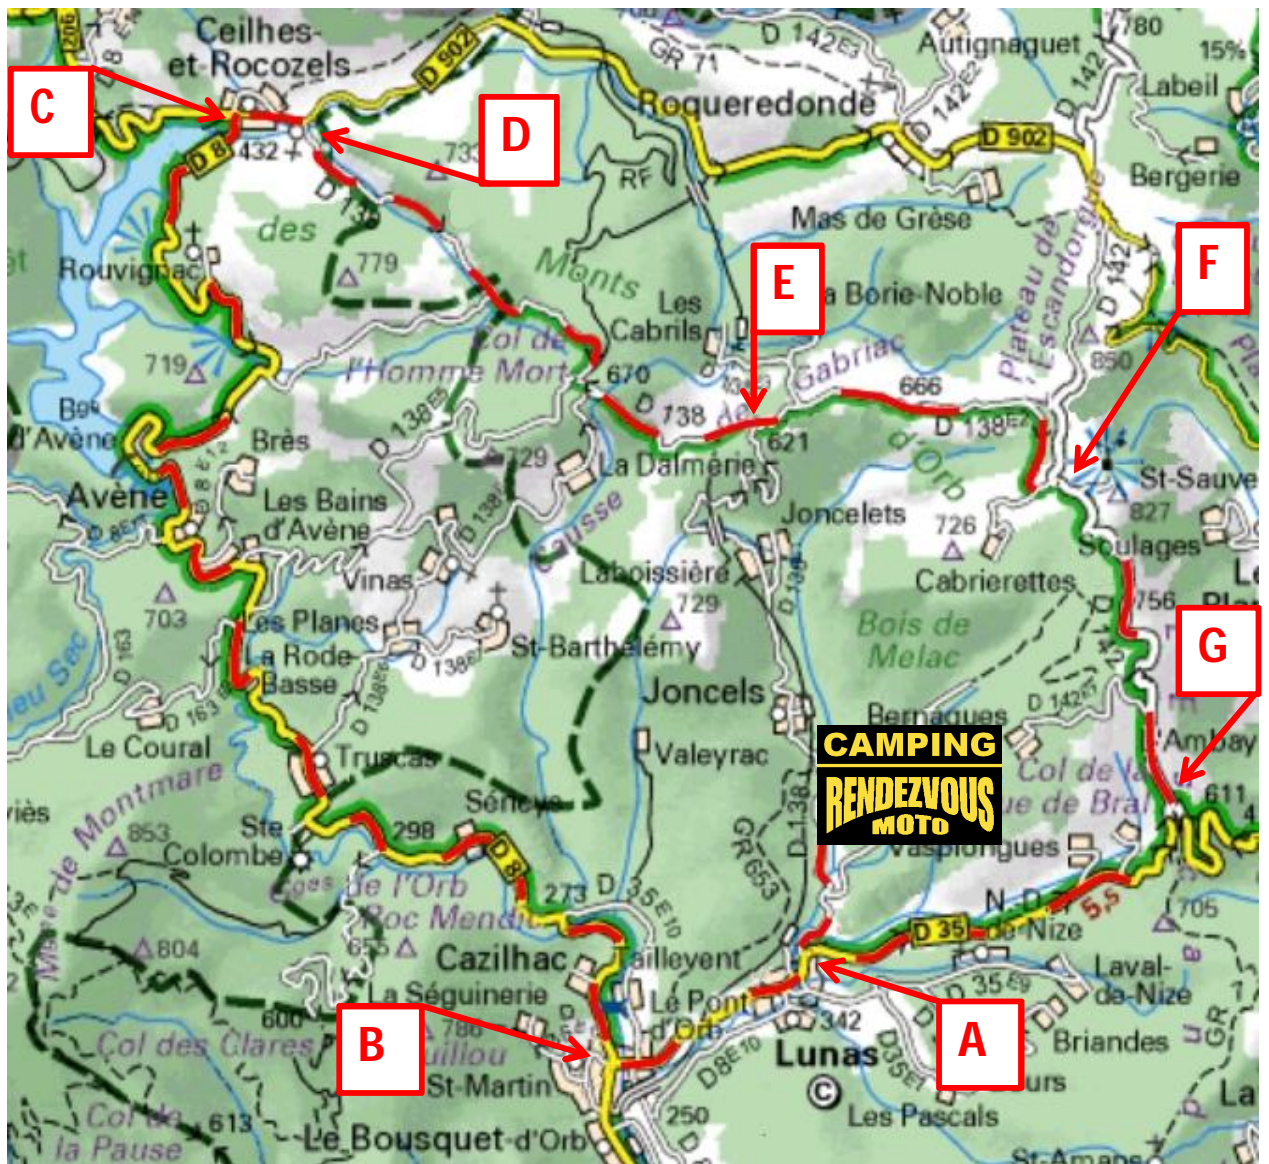

AVENE - CEILHES ET ROCOZELS

Les Monts d'Orb 55km

PT	DIST	ROAD	COMMENTS
A	2km	D138 → D35	Pass through Lunas - direction of Le Bousquet d'Orb
B	4,5km	D35 → D8	At the entrance of Le Bousquet d'orb. , turn right and go to Avène .
	16km	D8	Pass through Avène
C	26km	D8 → D902	Turn right - direction of centre ville (Ceilhes)
	27km	D902	Pass through Ceilhes
D	28km	D902 → D138	After leaving Ceilhes , turn right – Direction of Joncels
E	37km	D138 → D138E	Go straight head - Direction of Lodève , Do not take the direction of Joncels / Lunas
F	41km	D138E → D142	Turn right – direction of Lunas / Bédarieux
G	46km	D142 → D35	Turn right – direction of Lunas / Bédarieux
A	53km	D35 → D138	At the entrance of Lunas , Turn right – Direction of Joncels